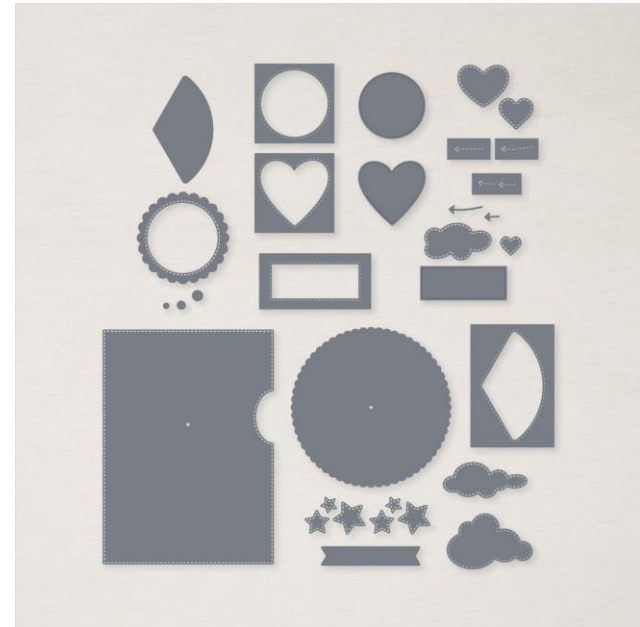

Give It A Whirl Dies

STAMPIN' CUT & EMBOSS

Give It A Whirl Dies

Designed by Jini Merck
Stamp with Jini © 2021 www.StampwithJini.com

Set of 21 Dies

Item # 154336