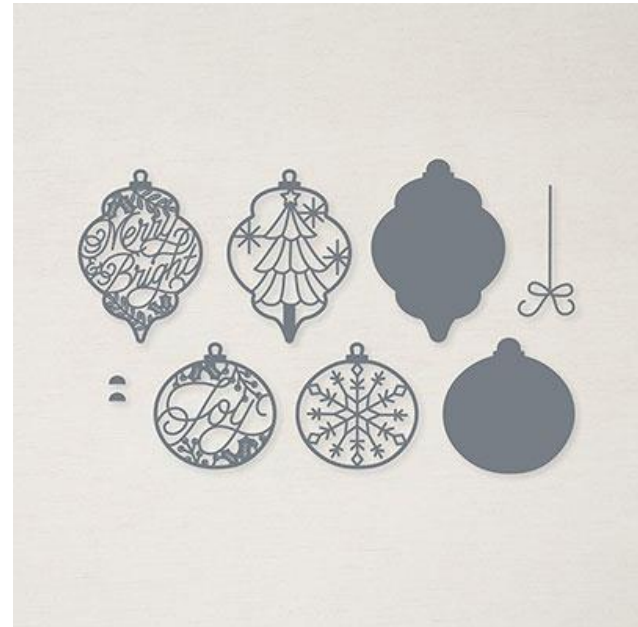

Delicate Baubles Dies

STAMPIN' CUT & EMBOSS

Delicate Baubles Dies

Designed by Jini Merck
Stamp with Jini © 2021 www.StampwithJini.com

Set of 9 Dies

Item # 156383