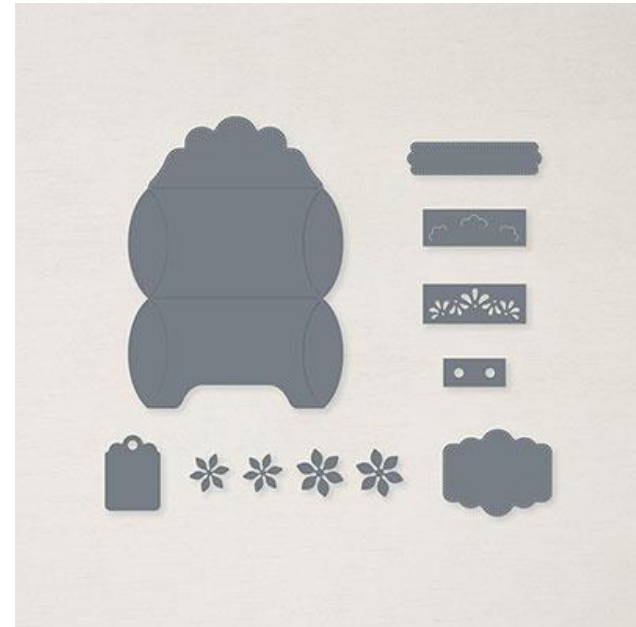

Pretty Pillow Box Dies

STAMPIN' CUT & EMBOSS

Pretty Pillow Box Dies

Designed by Jini Merck
Stamp with Jini © 2021 www.StampwithJini.com

Set of 11 Dies

Item # 156321