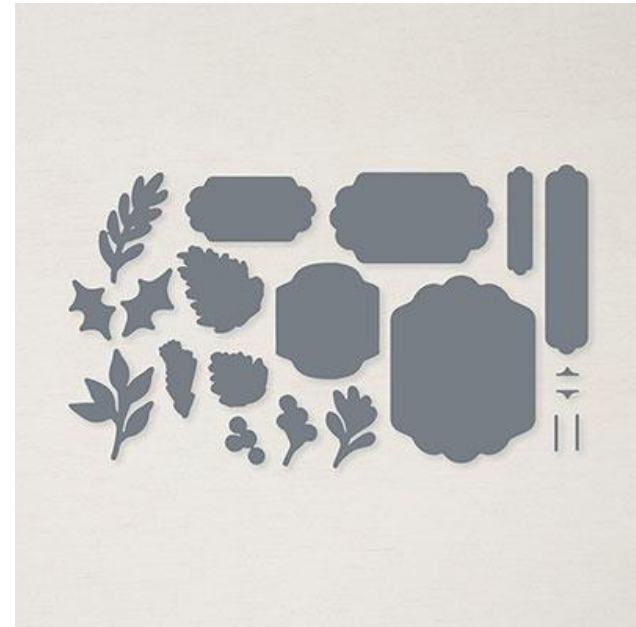

Seasonal Labels Dies

STAMPIN' CUT & EMBOSS

Seasonal Labels Dies

Designed by Jini Merck
Stamp with Jini © 2021 www.StampwithJini.com

Set of 19 Dies

Item # 156299