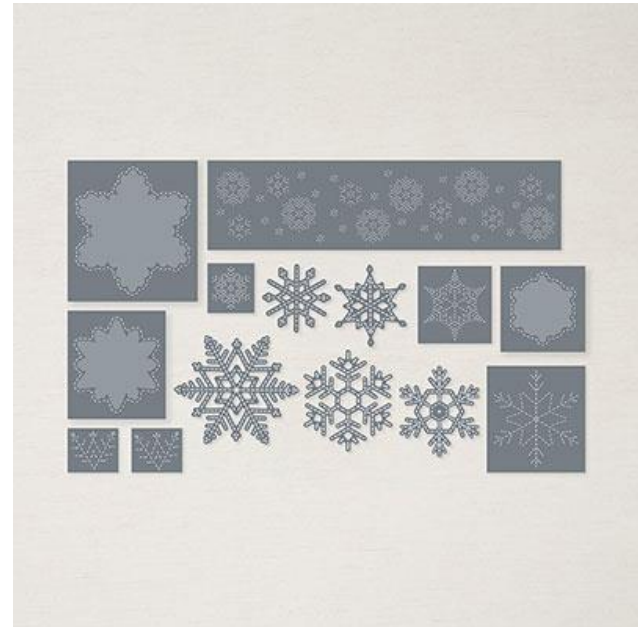

Stitched Snowflake Dies

STAMPIN' CUT & EMBOSS

Stitched Snowflake Dies

Designed by Jini Merck
Stamp with Jini © 2021 www.StampwithJini.com

Set of 14 Dies

Item # 156455