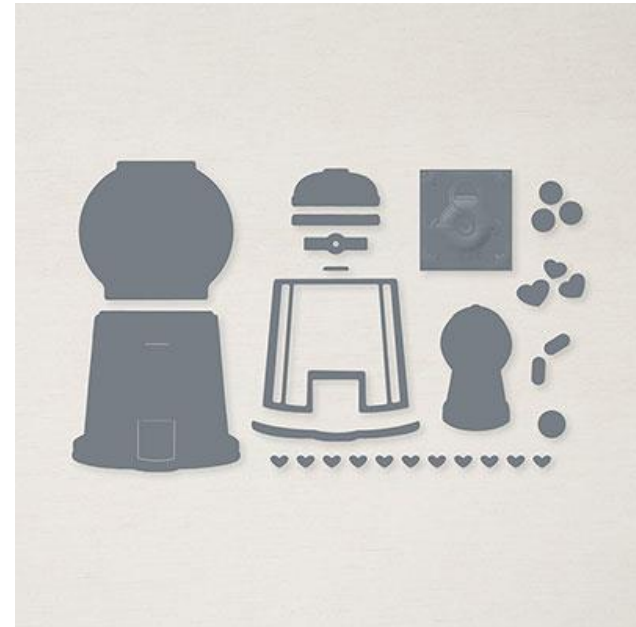

2022 Jan – June Mini

Coordinating Product:  
Gumball Greetings Stamp set

## Gumball Machine Dies

STAMPIN' CUT & EMBOSS

Gumball Machine Dies

Designed by Jini Merck  
Stamp with Jini © 2022 [www.StampwithJini.com](http://www.StampwithJini.com)

Set of 15 Dies

Item # 157647