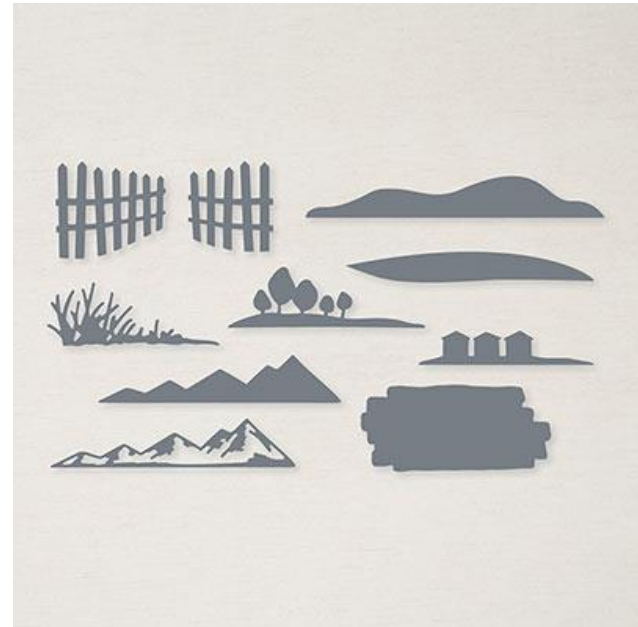

2022 Jan – June Mini

Coordinating Product:
On the Horizon Stamp set

Horizon Dies

STAMPIN' CUT & EMBOSS

Horizon Dies

Designed by Jini Merck
Stamp with Jini © 2022 www.StampwithJini.com

Set of 10 Dies

Item # 157778