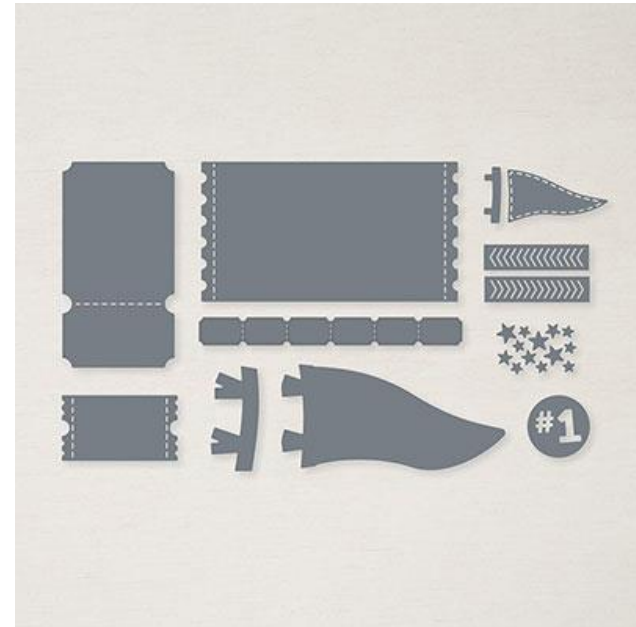

2022 Jan – June Mini

Coordinating Product:  
Your Biggest Fan Stamp set

## Sport Event Dies

STAMPIN' CUT & EMBOSS

Sport Event Dies

Designed by Jini Merck  
Stamp with Jini © 2022 [www.StampwithJini.com](http://www.StampwithJini.com)

Set of 12 Dies

Item # 157892