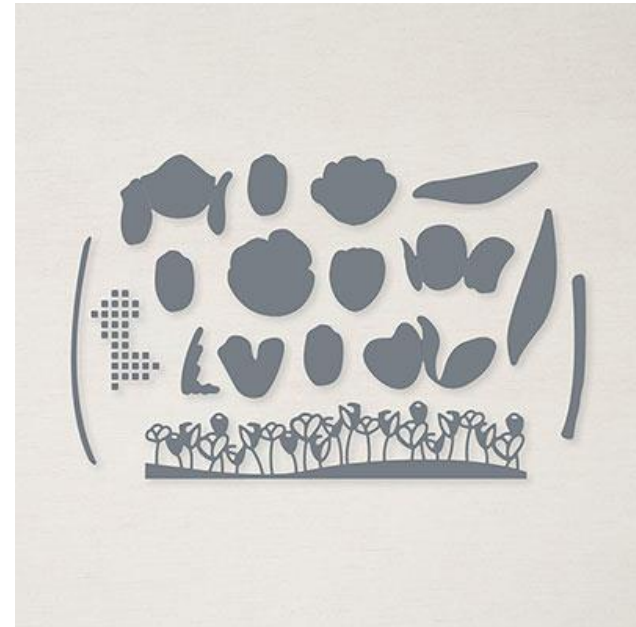

2022 Jan – June Mini

Coordinating Product:
Flowering Tulips Stamp set

Tulip Dies

STAMPIN' CUT & EMBOSS

Tulip Dies

Designed by Jini Merck
Stamp with Jini © 2022 www.StampwithJini.com

Set of 17 Dies

Item # 157677