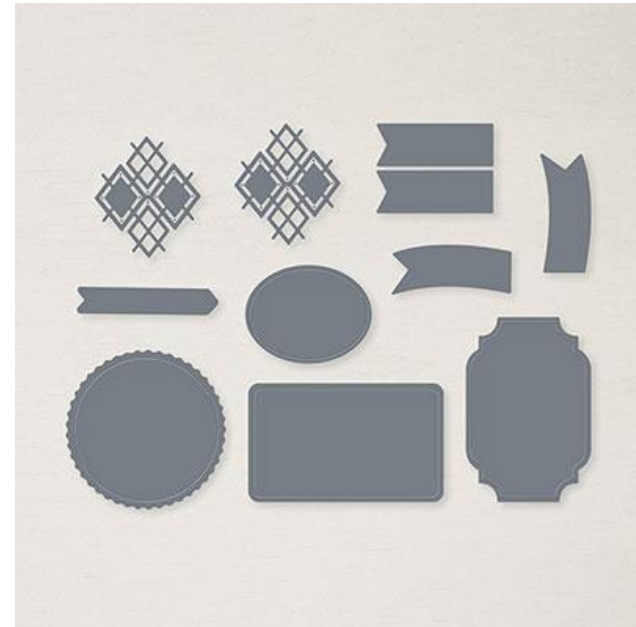

2022 Annual Catalog

Coordinating Product:
He's All That Stamp Set

All That Dies

STAMPIN' CUT & EMBOSS

All That Dies

Designed by Jini Merck
Stamp with Jini © 2022 www.StampwithJini.com

Set of 10 Dies

Item # 159078