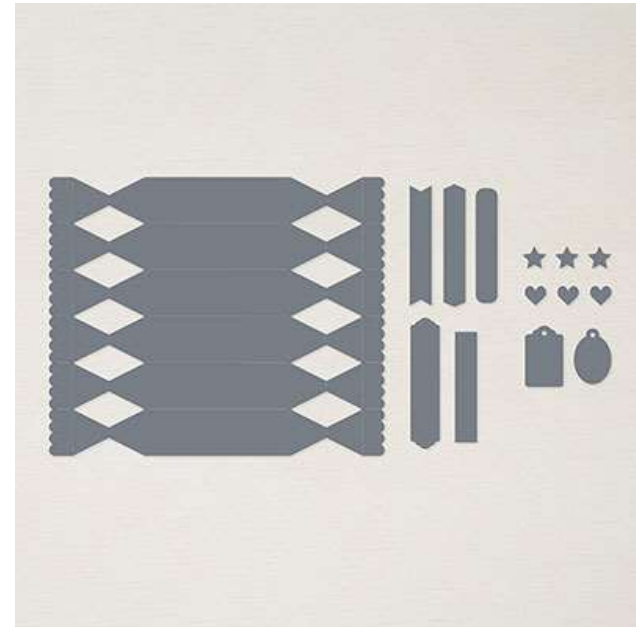

Cracker & Treat Box Dies

STAMPIN' CUT & EMBOSS

Cracker & Treat Box Dies

Designed by Jini Merck
Stamp with Jini © 2022 www.StampwithJini.com

Set of 10 Dies

Item # 159182