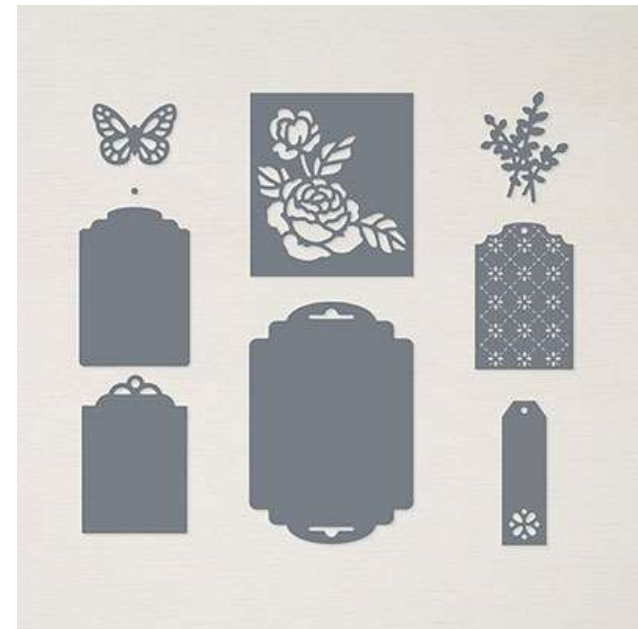

## Designer Tags Dies

STAMPIN' CUT & EMBOSS

Designer Tags Dies

Designed by Jini Merck  
Stamp with Jini © 2022 [www.StampwithJini.com](http://www.StampwithJini.com)

Set of 9 Dies

Item # 159165