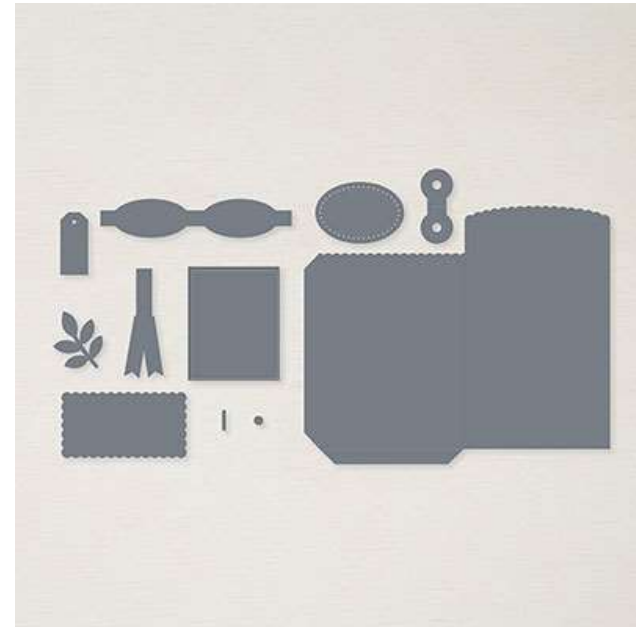

Mini Pocket Envelope Die

STAMPIN' CUT & EMBOSS

Mini Pocket Envelope Dies

Designed by Jini Merck
Stamp with Jini © 2022 www.StampwithJini.com

Set of 10 Dies

Item # 159167