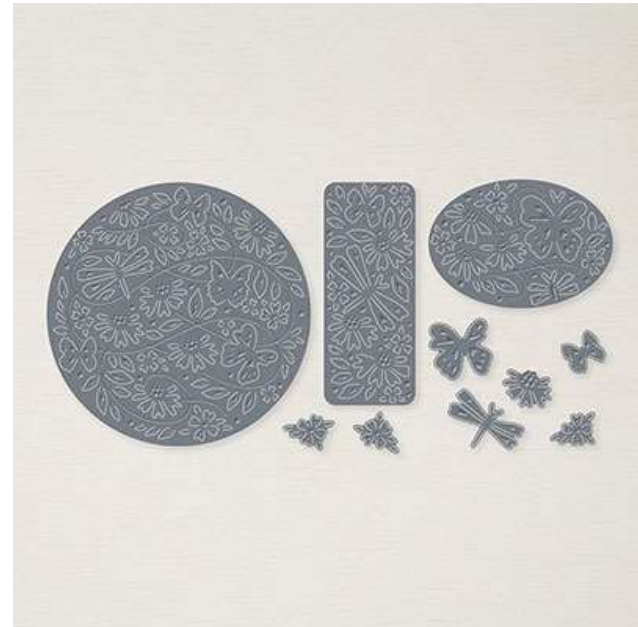

Pretty Pop-Ups Dies

STAMPIN' CUT & EMBOSS

Pretty Pop-Ups Dies

Designed by Jini Merck
Stamp with Jini © 2022 www.StampwithJini.com

Set of 10 Dies

Item # 159179