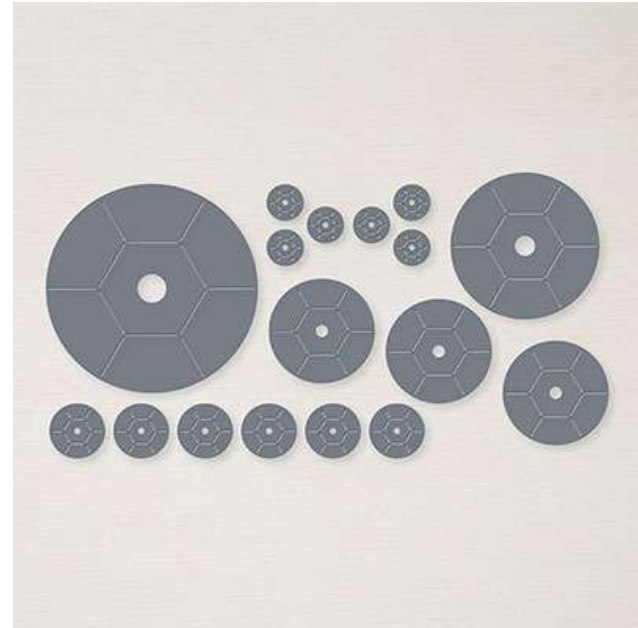

2022 Annual Catalog

Coordinating Products:

Sequins Icons Dies

STAMPIN' CUT & EMBOSS

Sequins Dies

Designed by Jini Merck
Stamp with Jini © 2022 www.StampwithJini.com

Set of 7 Dies

Item # 159140