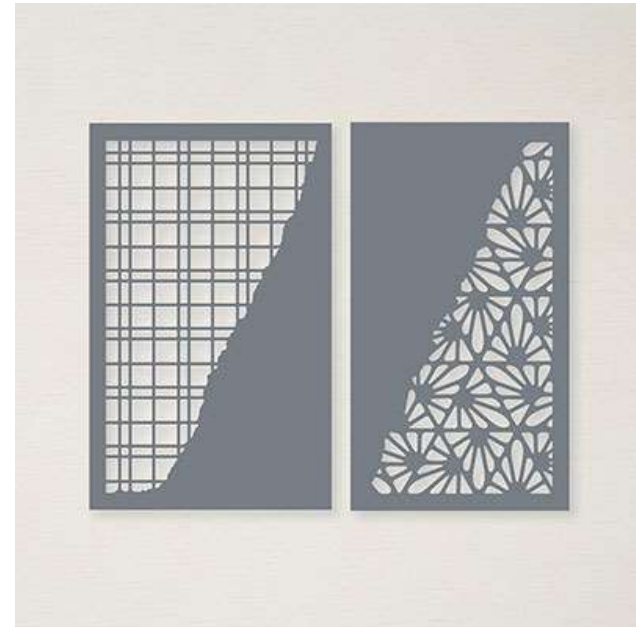

## Split Card Texture Dies

STAMPIN' CUT & EMBOSS

Split Card Textures Dies

Designed by Jini Merck  
Stamp with Jini © 2022 [www.StampwithJini.com](http://www.StampwithJini.com)

Set of 2 Dies

Item # 159162