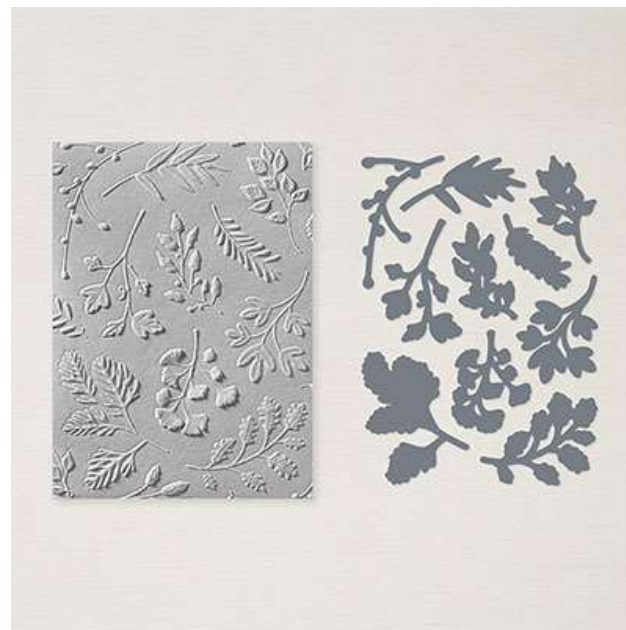

## Twigs & Sprigs Embossing Folder & Die

STAMPIN' CUT & EMBOSS

Twigs & Sprigs Embossing Folder & Die

Designed by Jini Merck  
Stamp with Jini © 2022 [www.StampwithJini.com](http://www.StampwithJini.com)

Set of 1 Die & Embossing Folder