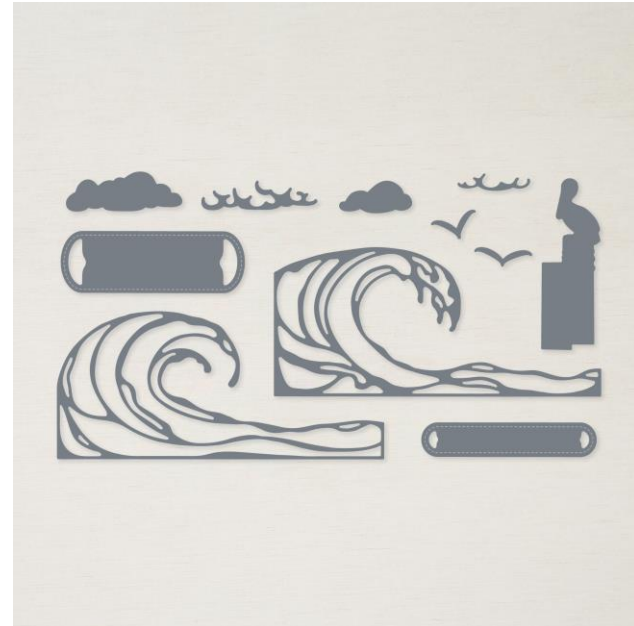

2022 Annual Catalog

Coordinating Product:
Waves of Inspiration Stamp set

Waves Dies

STAMPIN' CUT & EMBOSS

Waves Dies

Designed by Jini Merck
Stamp with Jini © 2022 www.StampwithJini.com

Set of 10 Dies

Item # 158840