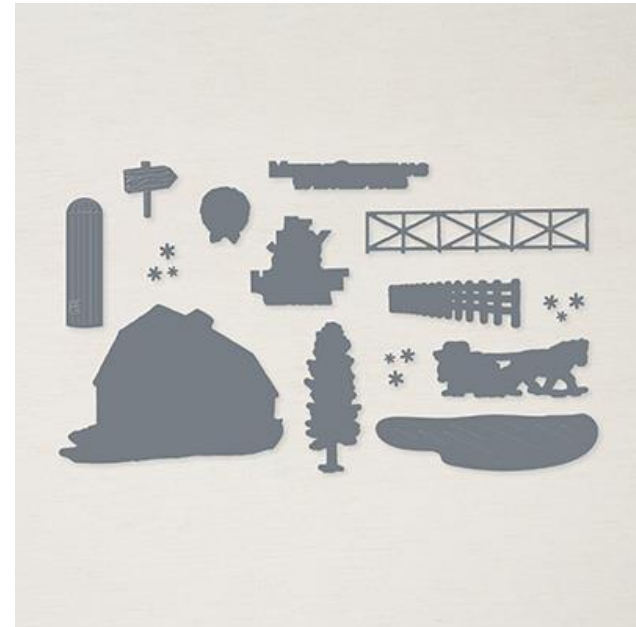

2022 July - December Catalog

Coordinating Product:  
Christmas Barn Stamp Set

## Barn Dies

STAMPIN' CUT & EMBOSS

Barn Dies

Designed by Jini Merck  
Stamp with Jini © 2022 [www.StampwithJini.com](http://www.StampwithJini.com)

Set of 14 Dies

Item # 159748