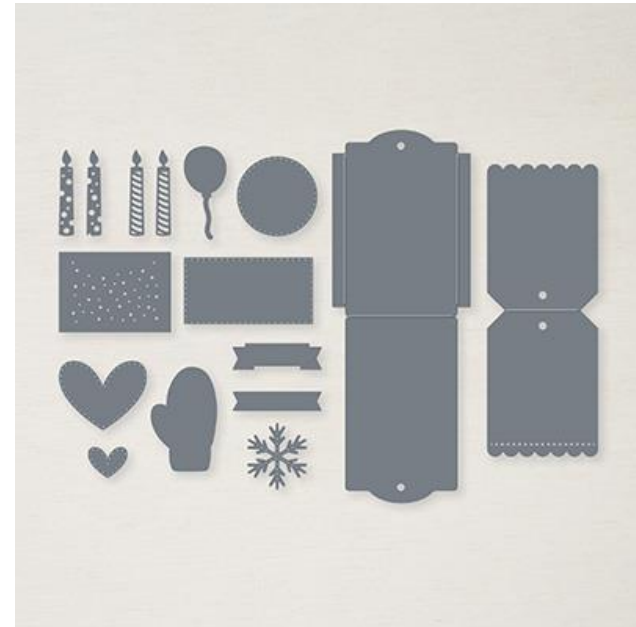

2022 July - December Catalog

Coordinating Product:
Celebrate with Tags Stamp Set

Celebration Tags Dies

STAMPIN' CUT & EMBOSS

Celebration Tags Dies

Designed by Jini Merck
Stamp with Jini © 2022 www.StampwithJini.com

Set of 14 Dies

Item # 159866