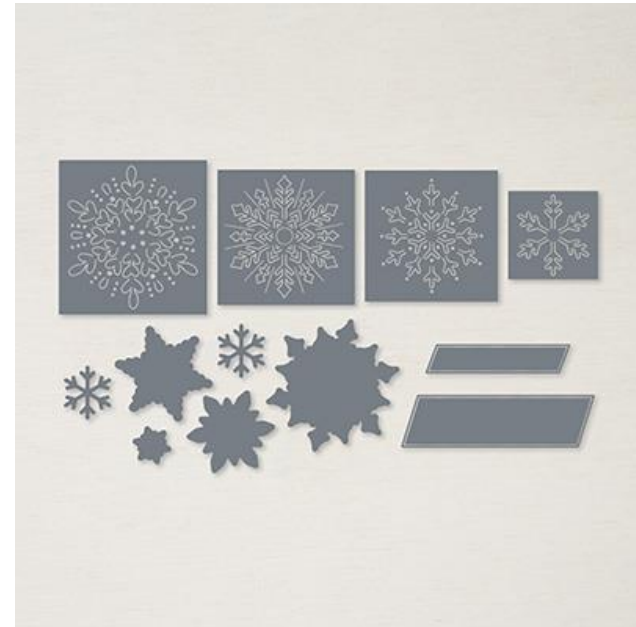

2022 July - December Catalog

Coordinating Product:  
Joyful Flurry Stamp Set

## Frosted Flurry Dies

STAMPIN' CUT & EMBOSS

Frosted Flurry Dies

Designed by Jini Merck  
Stamp with Jini © 2022 [www.StampwithJini.com](http://www.StampwithJini.com)

Set of 12 Dies

Item # 159811