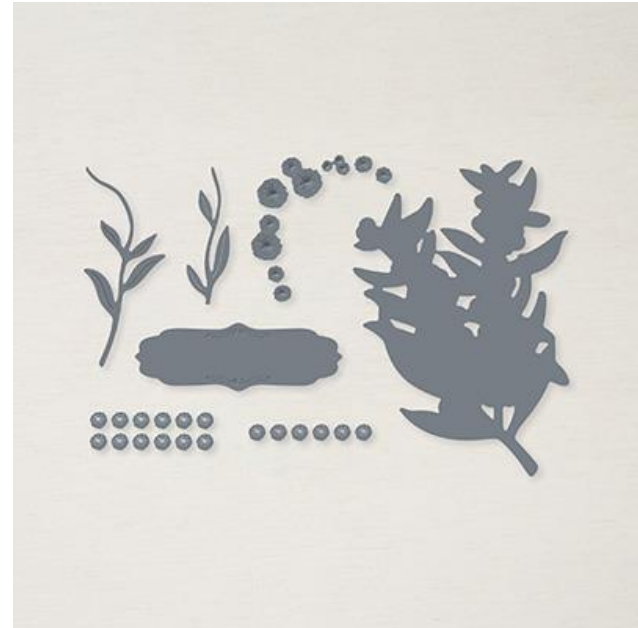

2022 July - December Catalog

Coordinating Product:  
Brightest Beauty Stamp Set

## Golden Beauty Dies

STAMPIN' CUT & EMBOSS

Golden Beauty Dies

Designed by Jini Merck  
Stamp with Jini © 2022 [www.StampwithJini.com](http://www.StampwithJini.com)

Set of 7 Dies

Item # 159864