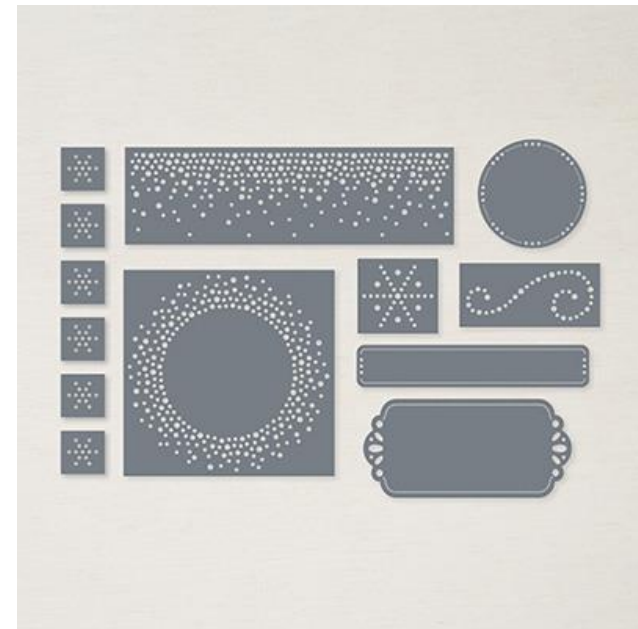

2022 July - December Catalog

Coordinating Product:  
Brightest Glow Stamp Set

## Labels Aglow Dies

STAMPIN' CUT & EMBOSS

Labels Aglow Dies

Designed by Jini Merck  
Stamp with Jini © 2022 [www.StampwithJini.com](http://www.StampwithJini.com)

Set of 13 Dies

Item # 159551