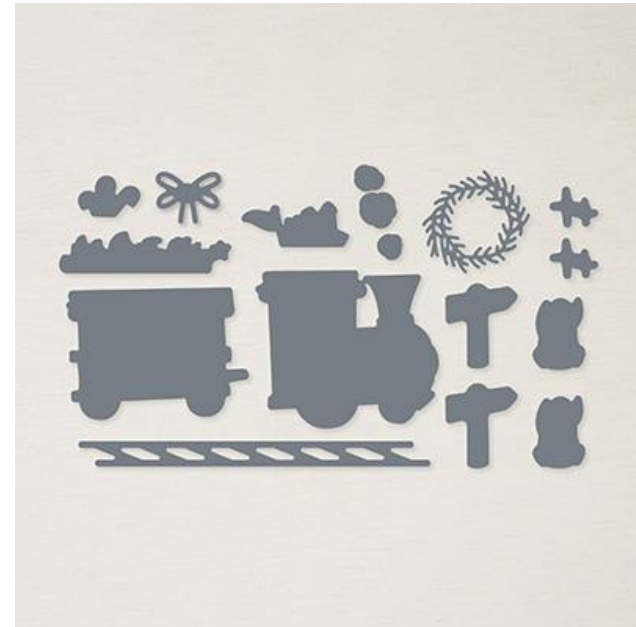

2022 July - December Catalog

Coordinating Product:
Santa's Delivery Stamp Set

Santa's Train Dies

STAMPIN' CUT & EMBOSS

Santas Train Dies

Designed by Jini Merck
Stamp with Jini © 2022 www.StampwithJini.com

Set of 16 Dies