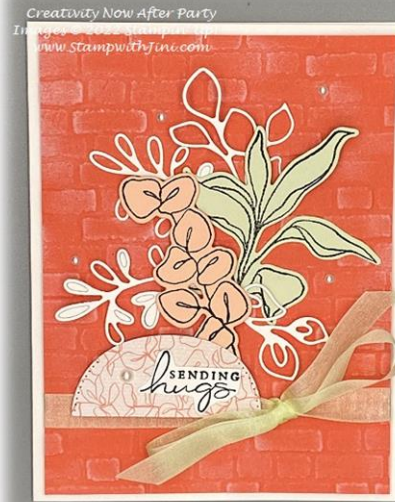

## Splendid Day - Card #2

YouTube Video Link: <https://youtu.be/NjOIO5w7H5g>

### Paper

Basic White Thick Card stock: Cut 8 ½" x 5 ½"; scored at 4 ¼"  
Calypso Coral Card stock: Cut 5" x 5 ¼"  
Basic White Card stock: Cut 5 ½" x 2 ¼"  
Adhesive Sheet: Cut 5 ½" x 1"  
Basic White Card stock: scrap for stamping  
Petal Pink Card stock: Cut 1 ½" x 3 ½"  
Soft Sea Foam Card stock: Cut 3 ½" x 4"  
Splendid Day Specialty Designer Series Paper: Cut 1 ½" x 2 ½"  
Soft Sea Foam Seam Binding: Cut 20"  
Pearl Basic Jewels: 5 assorted