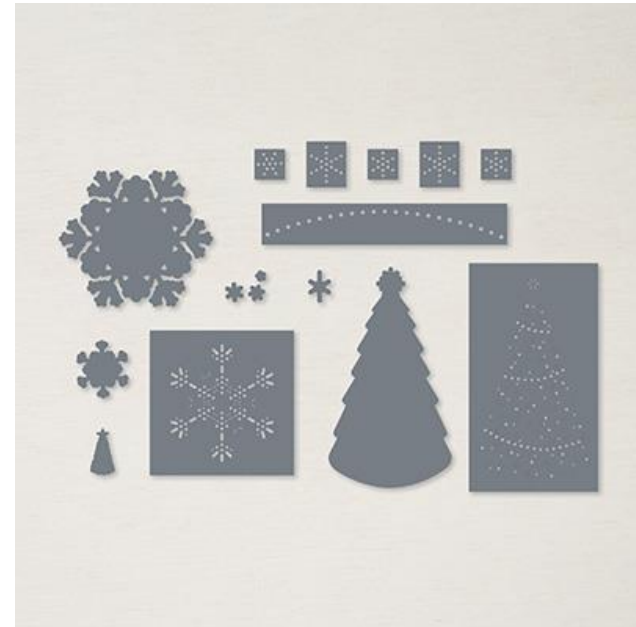

2022 July - December Catalog

Coordinating Product:
Christmas Lights Stamp Set

Twinkling Lights Dies

STAMPIN' CUT & EMBOSS

Twinkling Lights Dies

Designed by Jini Merck
Stamp with Jini © 2022 www.StampwithJini.com