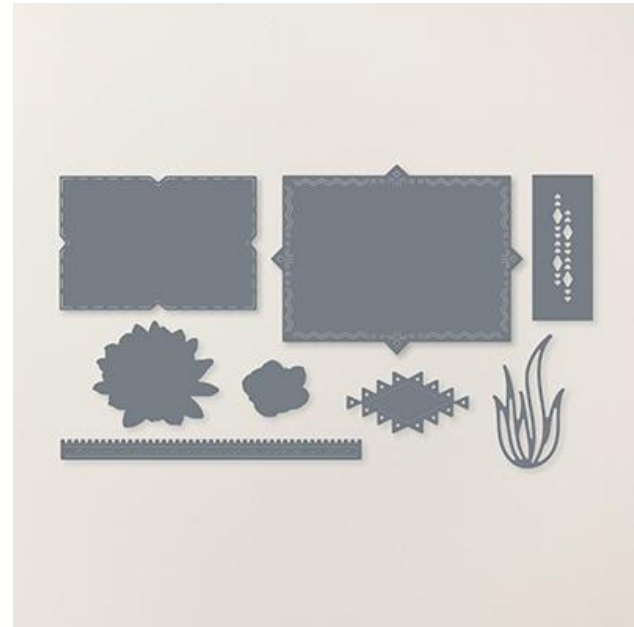

2022 January April Mini Catalog

Coordinating Product:
Desert Details Stamp set

Desert Details Dies

STAMPIN' CUT & EMBOSS

Desert Details Dies

Designed by Jini Merck
Stamp with Jini © 2023 www.StampwithJini.com