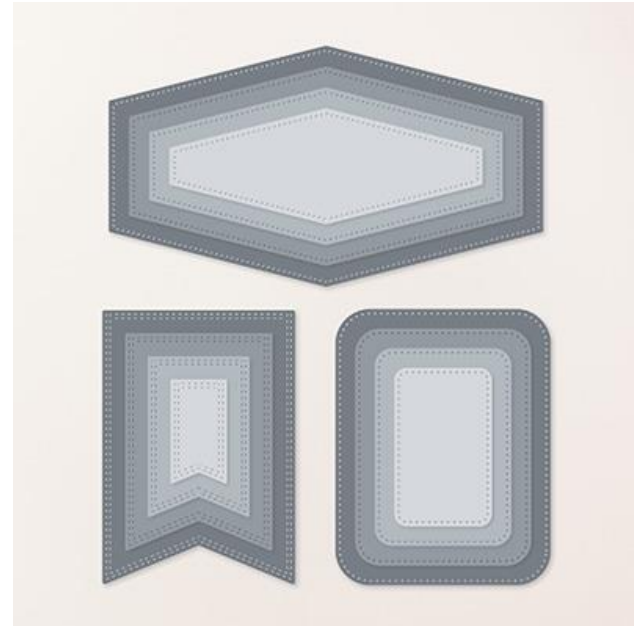

2023 Annual Catalog

Patchwork Pieces Dies  
Item #161597 \$34

## Nested Essentials Dies

STAMPIN' CUT & EMBOSS

Nested Essentials Dies

Designed by Jini Merck  
Stamp with Jini © 2023 [www.StampwithJini.com](http://www.StampwithJini.com)

Set of 12 Dies

Item # 161597