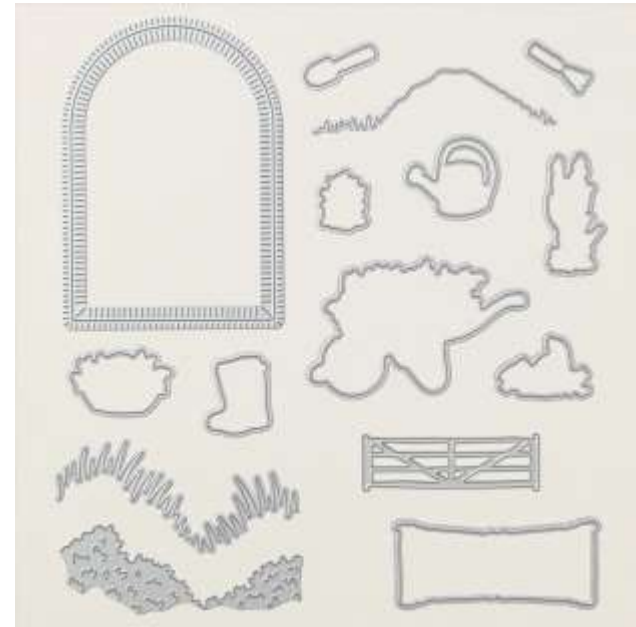

November 2023 Online Exclusives Garden Meadow Dies
Item #162740 \$36

Coordinating Product: Bundle
Garden Meadow stamp set Item #162741 \$54

Garden Meadow Dies

STAMPIN' CUT & EMBOSS

Garden Meadow Dies

Designed by Jini Merck
Stamp with Jini © 2023 www.StampwithJini.com

Set of 15 Dies

Item # 162740