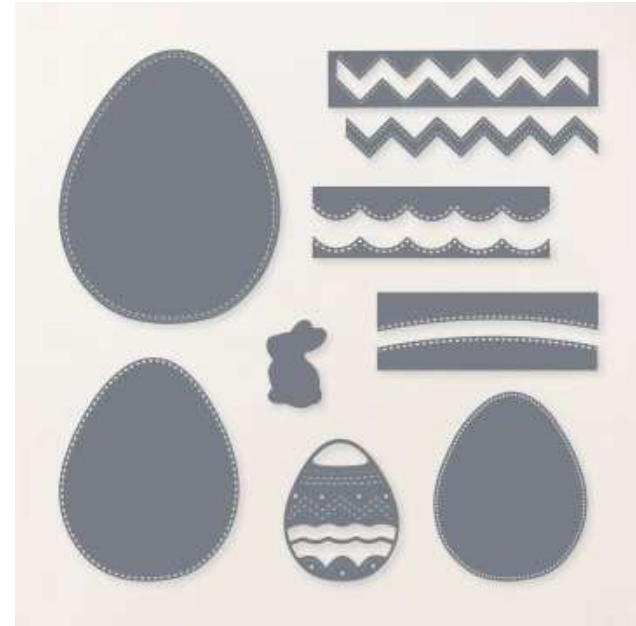

2024 January April Mini Catalog

Excellent Eggs Dies
Item #162807 \$25

Coordinating Product:
Excellent Eggs stamp set

Bundle
Cling Item #162808 \$43

Excellent Eggs Dies

STAMPIN' CUT & EMBOSS

Excellent Eggs Dies