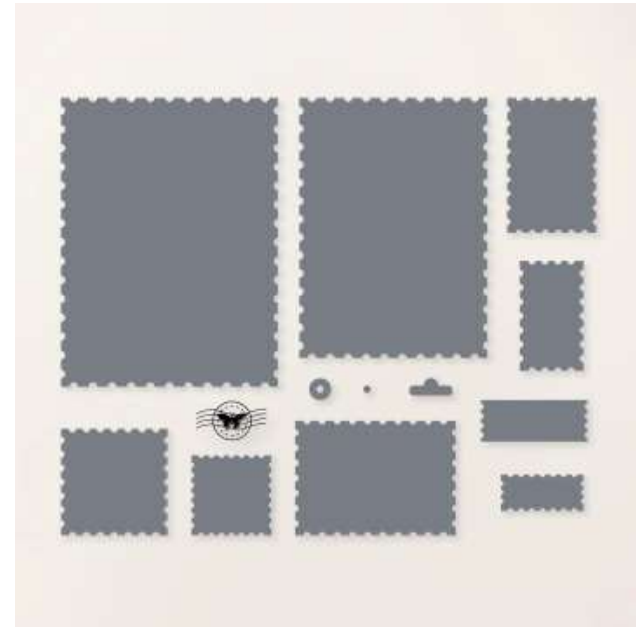

2024 January April Mini Catalog

Perennial Postage Dies
Item #162607 $33

Coordinating Product:
Perennial Postage Stamp set

Bundle
Photopolymer Item #162608
$51.25

Perennial Postage Dies

STAMPIN' CUT & EMBOSS

Perennial Postage Dies

Designed by Jini Merck
Stamp with Jini © 2024 www.StampwithJini.com

Set of 12 Dies

Item # 162607