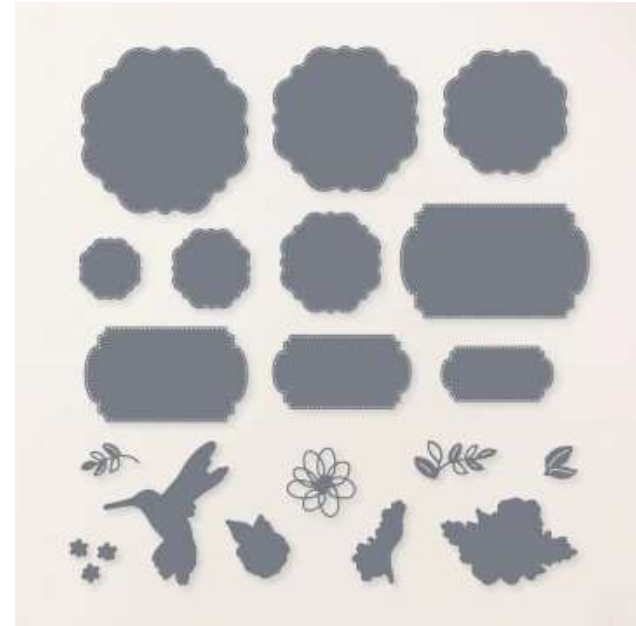

2024 January April Mini Catalog

Thoughtful Expressions Dies
Item #162821 $37

Coordinating Product:

Bundle

Thoughtful Expressions stamp set

Cling Item #162822 $55.75

Thoughtful Expressions Dies

STAMPIN' CUT & EMBOSS

Thoughtful Expressions Dies

Designed by Jini Merck
Stamp with Jini © 2024 www.StampwithJini.com

Set of 19 Dies

Item # 162821