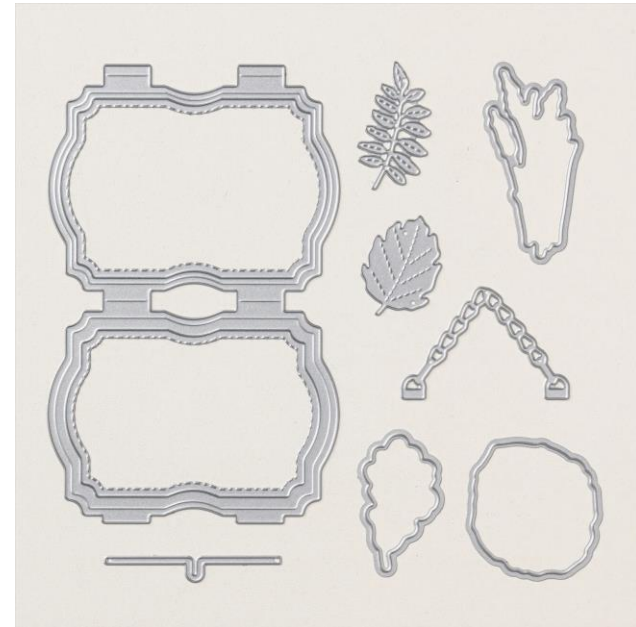

2024 Sept – Dec Mini Catalog

Autumn Expressions Dies
Item #164055 \$32

Coordinating Product:
Autumn Expressions Stamp set

Cling Bundle
Item #164056 \$51.25

Splendid Autumn Suite
#164062 \$89.75

Autumn Expressions Dies

STAMPIN' CUT & EMBOSS

Autumn Expressions Dies

Set of 8 Dies

Item # 164055

Designed by Jini Merck
Stamp with Jini © 2024 www.StampwithJini.com