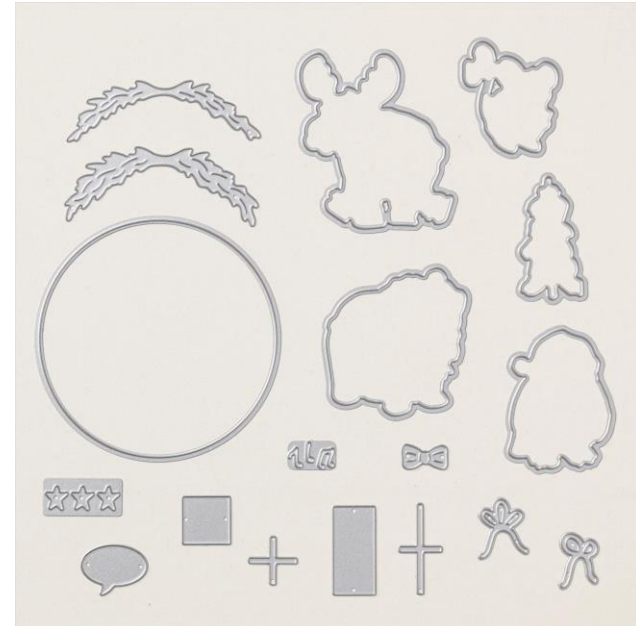

2024 Sept – Dec Mini Catalog

Christmas Friends Dies
Item #164087 \$34

Coordinating Product:
Christmas Friends Stamp set

Bundle
Cling Item #164088 \$53

Christmas Friends Dies

STAMPIN' CUT & EMBOSS

Christmas Friends Dies

Designed by Jini Merck
Stamp with Jini © 2024 www.StampwithJini.com

Set of 18 Dies

Item # 164087