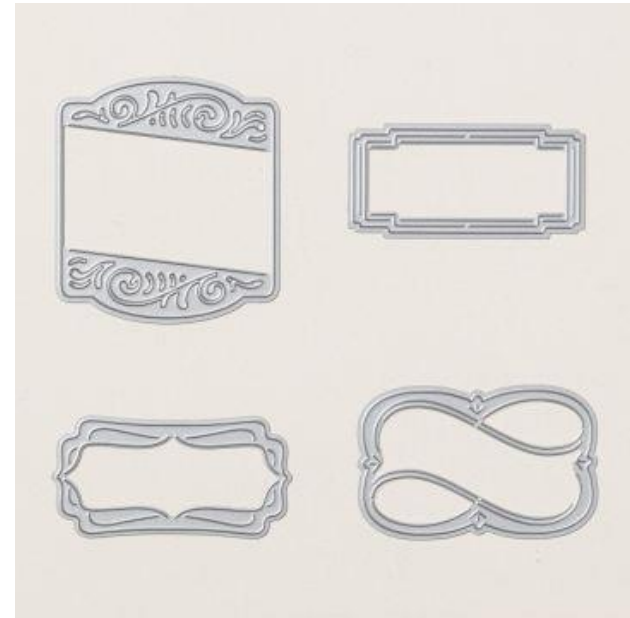

2024 Sept – Dec Mini Catalog

Christmas Labels Dies  
Item #164100 \$28

Coordinating Product:  
Christmas Labels Stamp set

Bundle  
Photopolymer  
Item #164101 \$46.75

## Christmas Labels Dies

STAMPIN' CUT & EMBOSS

Christmas Labels Dies

Designed by Jini Merck  
Stamp with Jini © 2024 [www.StampwithJini.com](http://www.StampwithJini.com)

Set of 4 Dies

Item # 164100