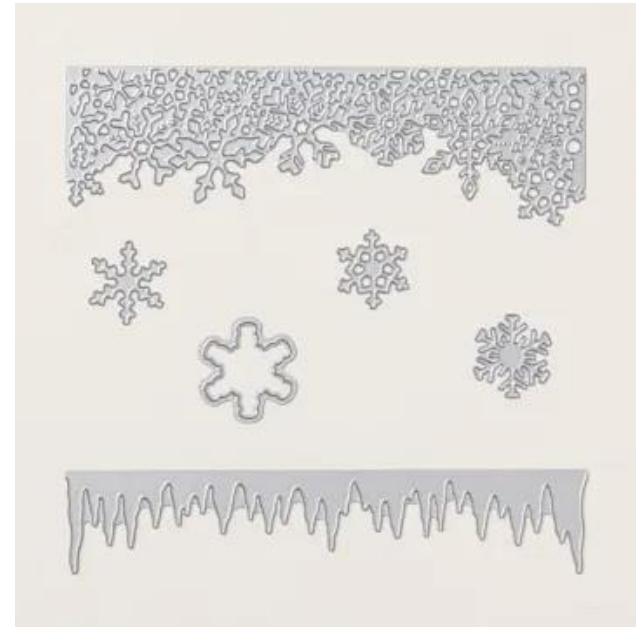

2024 Sept – Dec Mini Catalog

Frozen Edges Dies
Item #164103 \$27

Coordinating Product:
Frozen Edges Stamp set

Bundle
Cling
Item #164104 \$45.75

Frozen Edges Dies

STAMPIN' CUT & EMBOSS

Frozen Edges Dies

Designed by Jini Merck