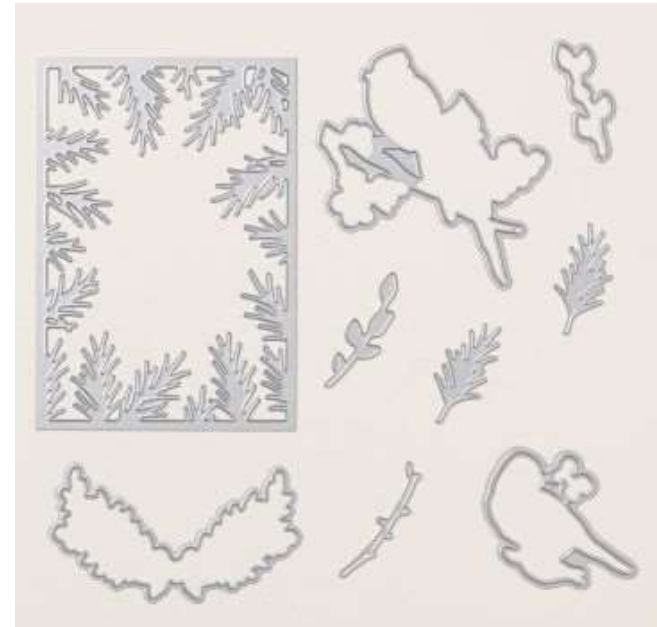

2024 Sept – Dec Mini Catalog

Winterly Tree Tops Dies
Item #164184 \$26

Coordinating Product:
Winterly Tree Tops Stamp set

Bundle
Cling Item #164066 \$55.75

Nests of Winter Suite
Cling Item #164072 \$97.75

Winterly Tree Tops Dies

STAMPIN' CUT & EMBOSS

Winterly Tree Tops Dies

Designed by Jini Merck
Stamp with Jini © 2024 www.StampwithJini.com

Set of 9 Dies

Item # 164065