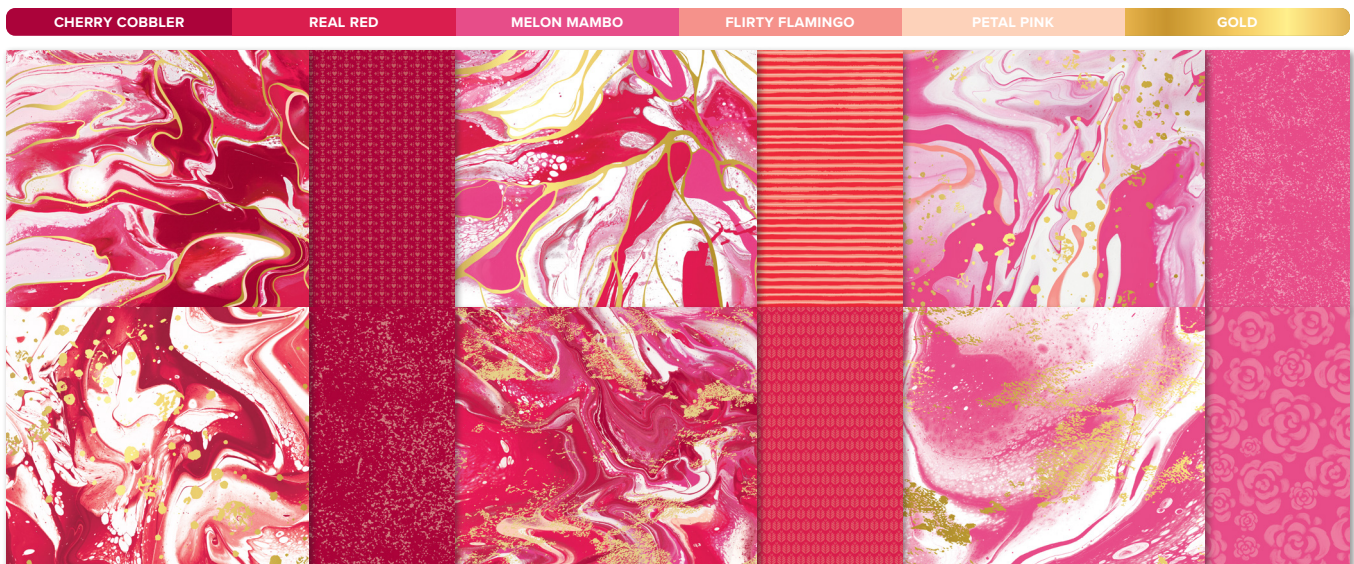

2 Add sparkle with embellishments.

3 Package up treats or small gifts in style.

4 Finish with a shiny gold bow.

5 Stamp and die cut elegant hearts and flowers.

1. MARBLED ELEGANCE 12" X 12" (30.5 X 30.5 CM) SPECIALTY DESIGNER SERIES PAPER
164919 | \$16.50 • 12 sheets. Includes gold foil details on some designs.