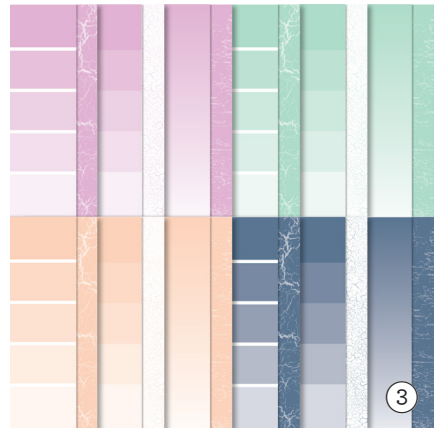

# Special Release

Craft with three beautiful papers in fresh colors. Only available while supplies last!

**1. REFRESHED BEAUTY 12" X 12"**  
**(30.5 X 30.5 CM) DESIGNER SERIES PAPER**  
 166259 | \$12.50  
 12 sheets: 2 each of 6 double-sided designs.

*Daffodil Delight, Flirty Flamingo, Granny Apple Green, Lemon Lime Twist, Peach Pie.*

**2. SERENE LOVE 12" X 12" (30.5 X 30.5 CM)**  
**DESIGNER SERIES PAPER**  
 166261 | \$12.50  
 12 sheets: 2 each of 6 double-sided designs.

*Lost Lagoon, Night of Navy, Old Olive.*

**3. SHADES & HUES 6" X 6" (15.2 X 15.2 CM)**  
**DESIGNER SERIES PAPER**  
 166260 | \$12.50  
 48 sheets: 4 each of 12 double-sided designs.

*Fresh Freesia, Misty Moonlight, Petal Pink, Pool Party.*