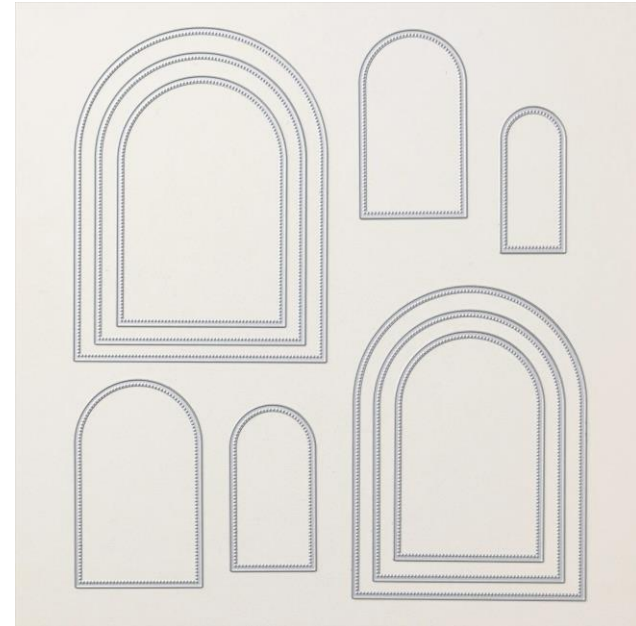

2025 January Online Exclusive

Everyday Arches Dies  
Item #164629 \$29

Coordinating Product:  
Everyday Arches Stamp set

Bundle  
Photopolymer Item #16463 \$45

## Everyday Arches Dies

STAMPIN' CUT & EMBOSS

Everyday Arches Dies

Designed by Jini Merck  
Stamp with Jini © 2024 [www.StampwithJini.com](http://www.StampwithJini.com)

Set of 10 Dies

Item # 164629