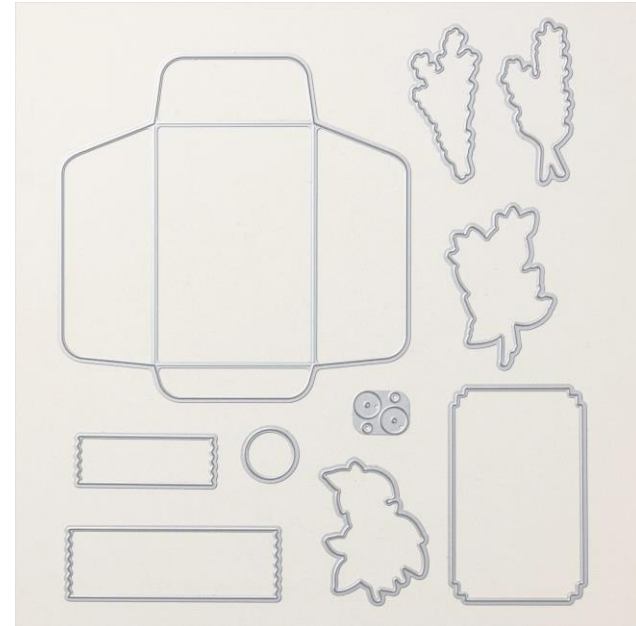

2025 January Online Exclusive

Grow with Love Dies  
Item #164803 \$37

Coordinating Product:  
Grow with Love Stamp set

Bundle  
Cling Item #164804 \$56.50

## Grow with Love Dies

STAMPIN' CUT & EMBOSS

Grow with Love Dies

Designed by Jini Merck  
Stamp with Jini © 2024 [www.StampwithJini.com](http://www.StampwithJini.com)

Set of 20 Dies

Item # 164803