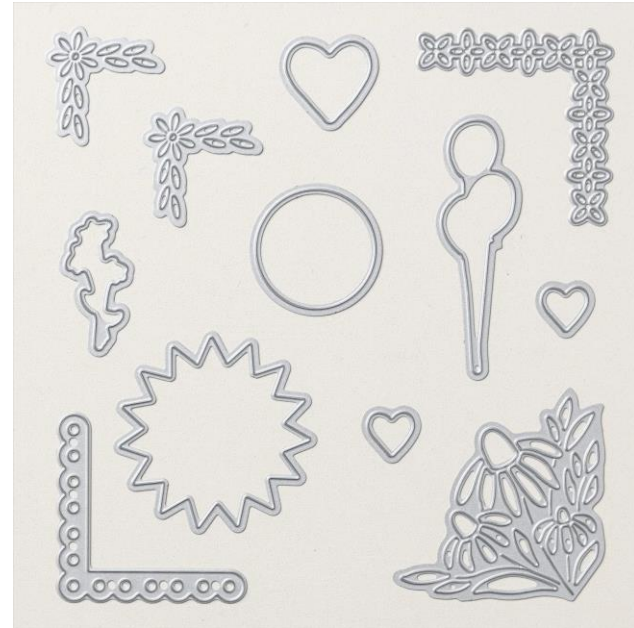

2025 January Online Exclusive

Spring Corners Dies
Item #164742 \$32

Coordinating Product:
Spring Corners Stamp set

Bundle
Photopolymer
Item #164743 \$46.75

Spring Corners Dies

STAMPIN' CUT & EMBOSS

Spring Corners Dies

Designed by Jini Merck
Stamp with Jini © 2024 www.StampwithJini.com

Set of 12 Dies

Item # 164742