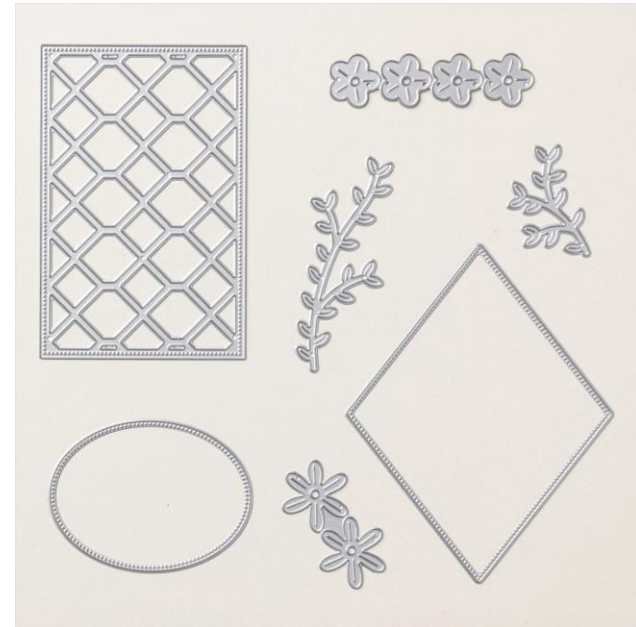

2025 Jan - April Mini Catalog

Linked Together Dies  
Item #164808 \$34

Coordinating Product:  
Linked Together Stamp set  
Linked Together Decorative Masks

Bundle  
Photopolymer  
Item #164810 \$58.50

## Linked Together Dies

STAMPIN' CUT & EMBOSS

Linked Together Dies

Set of 7 Dies

Item # 164808

Designed by Jini Merck  
Stamp with Jini © 2024 [www.StampwithJini.com](http://www.StampwithJini.com)