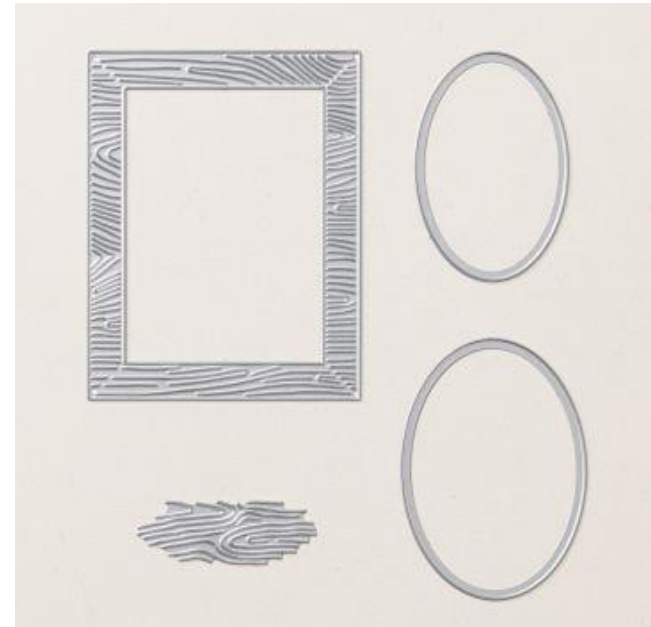

2025 March Online Exclusive

Framed Scenes Dies
Item #165396 \$19

Coordinating Product:
Framed Scenes Stamp set

Bundle
Cling
Item #165397 \$38.50

Framed Scenes Dies

STAMPIN' CUT & EMBOSS

Framed Scenes Dies

Designed by Jini Merck
Stamp with Jini © 2025 www.StampwithJini.com

Set of 4 Dies

Item # 165396