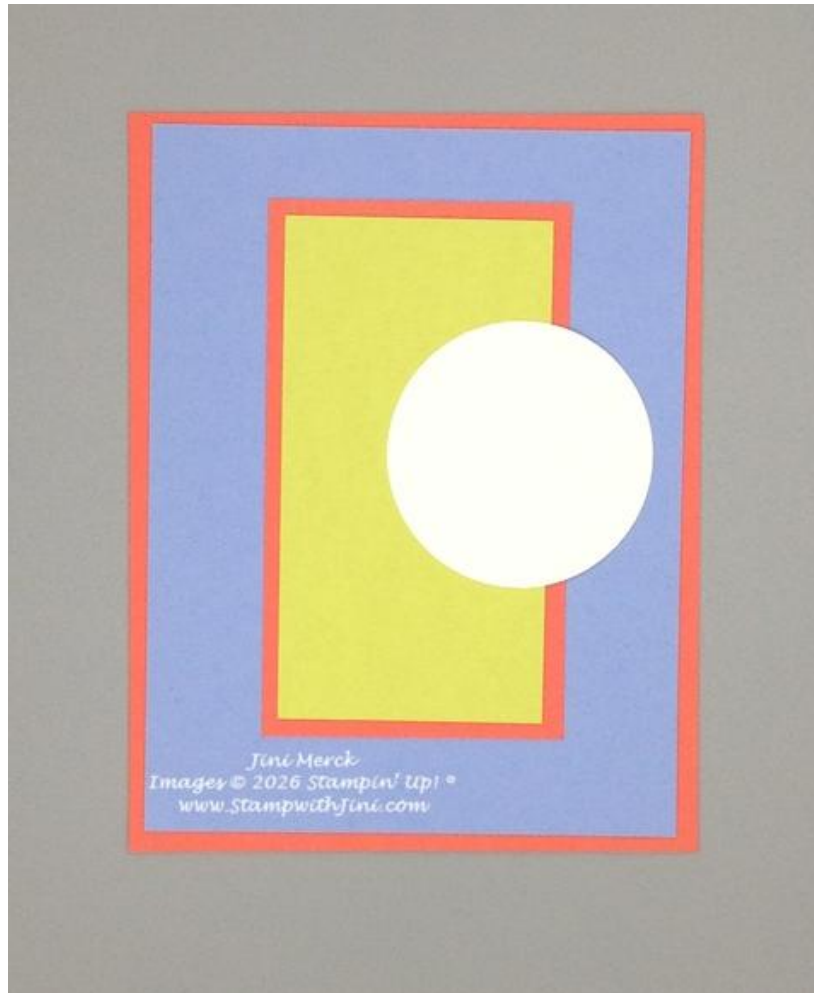

Stamp with Jini - Card Sketch #33

Measurements:

Calypso Coral Card stock: Cut 4" x 5 1/2"

Hydrangea Hue Twist Card stock: Cut 3 3/4" x 5 1/4"

Calypso Coral Twist Card Stock: Cut 2 1/4" x 4"

Lemon Lime Twist Card stock: Cut 2" x 3 3/4"

Basic White Card stock: 2" Circle Punch